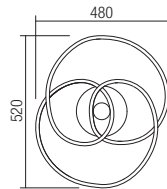

SINTRA

01-2189

01-2188

01-1479

01-2188
 SMD LED · 12W · 3000K · CRI 82
 LED flux 1152 lm
 Luminaire flux 768 lm

01-2189
 SMD LED · 40W · 3000K · CRI 82
 LED flux 3850 lm
 Luminaire flux 2726 lm

01-1479
 SMD LED · 12W · 3000K · CRI 82
 LED flux 1152 lm
 Luminaire flux 768 lm